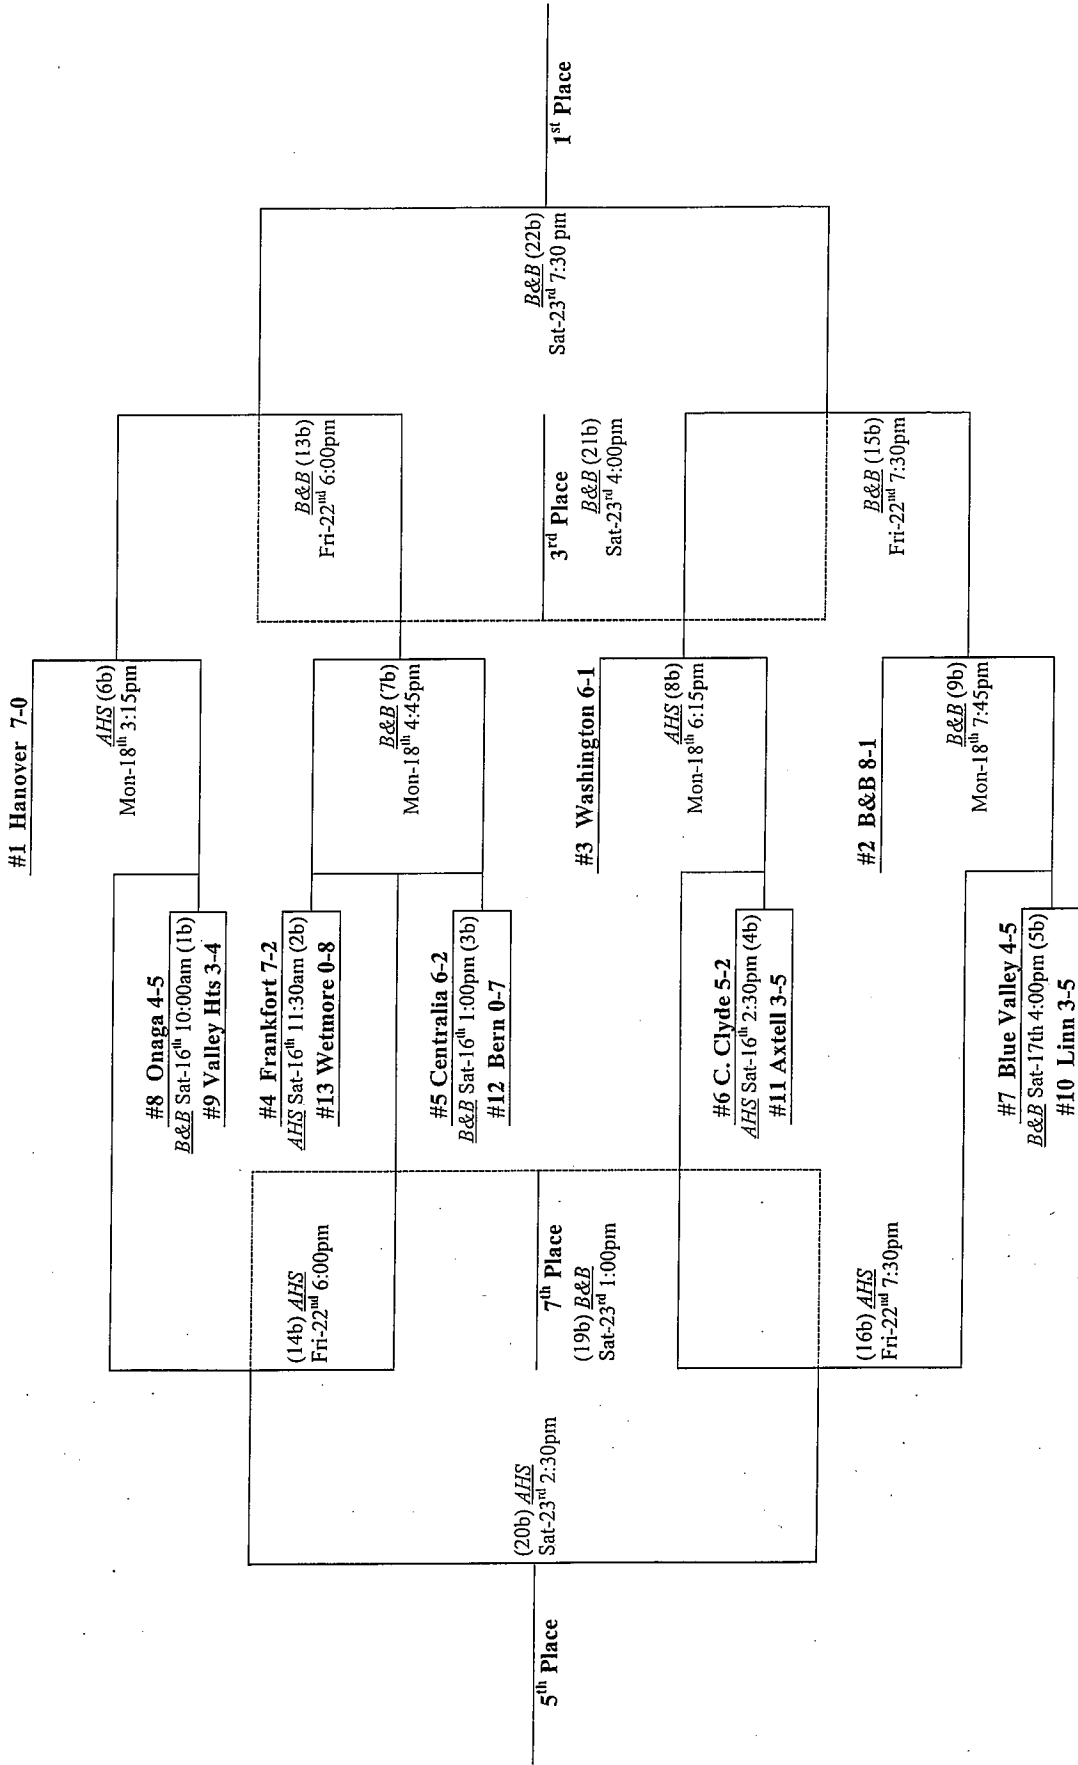

2010 TWIN VALLEY LEAGUE BASKETBALL TOURNAMENT (Girls)

CONSOLATION GAMES

- (10g) L1g vs L2g Tues-19th 5:30pm AHS
- (11g) L4g vs L5g Tues-19th 7:00pm B&B
- (12g) L2g vs L3g Thur-21st 4:30pm B&B
- (17g) L1g vs L5g Sat-23rd 10:00am AHS
- (18g) L3g vs L4g Sat-23rd 11:30am B&B

2010 TWIN VALLEY LEAGUE BASKETBALL TOURNAMENT (Boys)

CONSOLATION GAMES

- (10b) L1b vs L 2b Tues-19th 5:30pm B&B
- (11b) L4b vs L5b Tues-19th 7:00pm AHS
- (12b) L2b vs L3b Fri-22nd 4:30pm B&B
- (17b) L1b vs L5b Sat-23rd 10:00am B&B
- (18b) L3b vs L4b Sat-23rd 11:30am AHS