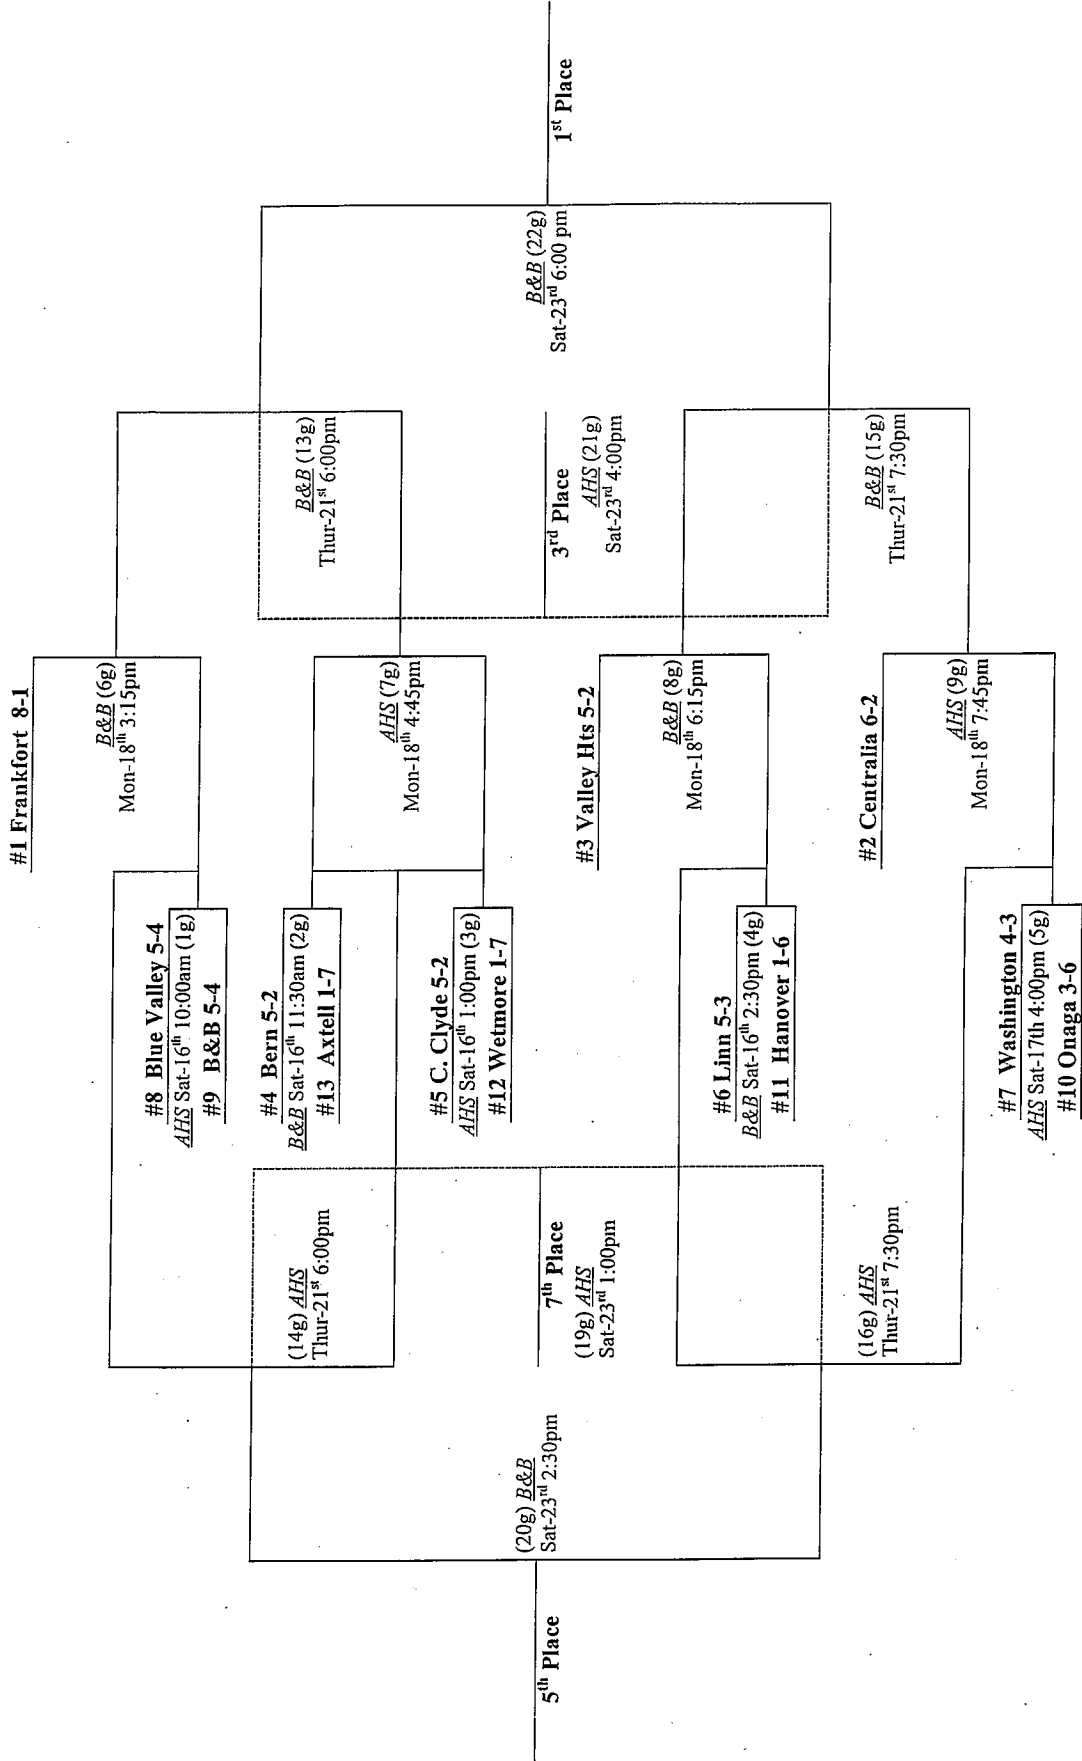

2010 TWIN VALLEY LEAGUE BASKETBALL TOURNAMENT (Girls)

CONSOLATION GAMES

- (10g) L1g vs L2g Tues-19th 5:30pm AHS
- (11g) L4g vs L5g Tues-19th 7:00pm B&B
- (12g) L2g vs L3g Thur-21st 4:30pm B&B
- (17g) L1g vs L5g Sat-23rd 10:00am AHS
- (18g) L3g vs L4g Sat-23rd 11:30am B&B

2010 TWIN VALLEY LEAGUE BASKETBALL TOURNAMENT (Boys)

CONSOLATION GAMES

- (10b) L1b vs L 2b Tues-19th 5:30pm B&B
- (11b) L4b vs L5b Tues-19th 7:00pm AHS
- (12b) L2b vs L3b Fri-22nd 4:30pm B&B
- (17b) L1b vs L5b Sat-23rd 10:00am B&B
- (18b) L3b vs L4b Sat-23rd 11:30am AHS